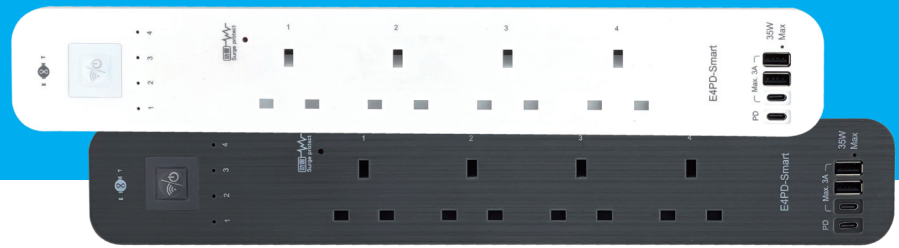

- **WIFI each control:**
Master control / control each socket / timer control
- **4 USB Charging Ports:**
1 x USB-C (PD), 1 x USB-C, 2 x USB-A (Total Max 35W)
- **Multiple Protection:**
13A Fuse protection and made of fire-proof material
- **Safety Reliable**

E4PD-SMART

4 Way Extension Socket with Wifi Control

available in
White Black

Specification

General

Socket	4
Rate Voltage	230V AC 50Hz
Rate Current	13 Amps max.
Power Indicator	Neon
Rate Power	2990 watts max.
Plug	Fused HK plug
Cable	2 metre 1.25mm
4 USB Output	Total Max 35W
Type-C PD	DC 5V 3A, 9V 2.25A, 12V 1.67A (Max 20W)
1 Type-C & 2 USB	DC 5V 3A (Max 15W)
International Safety Standard	Hong Kong: BS1363 International: EN 62368, EMC, EN 62680