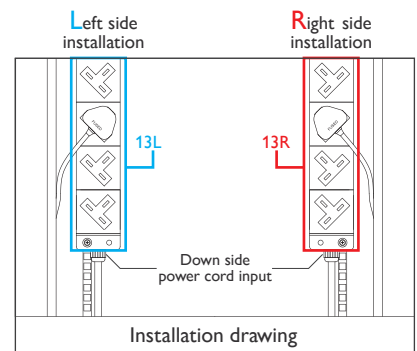

How to Order :

SPECIFICATIONS SUBJECT TO CHANGE WITHOUT NOTICE.