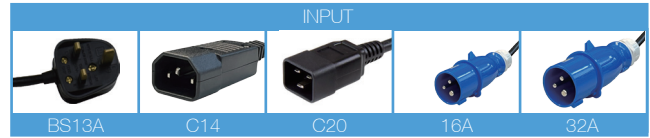

Accessories

7 / 8 Ways Horizontal PDU

BS13A Power Distribution Unit

- 3 meters power cord
- Materials: SPOC cold rolling steel

Model	Plug	Width	Height	Input
RPH-07NF-13A-13A	7 Ways	19" Mounting	1.5U	BS13A
RPH-07NF-13A-C14	7 Ways	19" Mounting	1.5U	IEC C14
RPH-07NF-13A-C20	7 Ways	19" Mounting	1.5U	IEC C20
RPH-07NF-13A-16A	7 Ways	19" Mounting	1.5U	IEC 60309 16A
RPH-07NF-13A-32A	7 Ways	19" Mounting	1.5U	IEC 60309 32A
RPH-08NF-13A-13A	8 Ways	19" Mounting	1.5U	BS13A
RPH-08NF-13A-C14	8 Ways	19" Mounting	1.5U	IEC C14
RPH-08NF-13A-C20	8 Ways	19" Mounting	1.5U	IEC C20
RPH-08NF-13A-16A	8 Ways	19" Mounting	1.5U	IEC 60309 16A

BS13A Power Distribution Unit with switch

- 3 meters power cord
- Materials: SPOC cold rolling steel

Model	Plug	Width	Height	Input
RPH-07SW-13A-13A	7 Ways	19" Mounting	1.5U	BS13A
RPH-07SW-13A-C14	7 Ways	19" Mounting	1.5U	IEC C14
RPH-07SW-13A-C20	7 Ways	19" Mounting	1.5U	IEC C20
RPH-07SW-13A-16A	7 Ways	19" Mounting	1.5U	IEC 60309 16A

BS13A Power Distribution Unit with surge protect

- 3 meters power cord
- Materials: SPOC cold rolling steel

Model	Plug	Width	Height	Input
RPH-07SP-13A-13A	7 Ways	19" Mounting	1.5U	BS13A
RPH-07SP-13A-C14	7 Ways	19" Mounting	1.5U	IEC C14
RPH-07SP-13A-C20	7 Ways	19" Mounting	1.5U	IEC C20
RPH-07SP-13A-16A	7 Ways	19" Mounting	1.5U	IEC 60309 16A

IEC C13 Power Distribution Unit

- 3 meters power cord
- Materials: SPOC cold rolling steel

Model	Plug	Width	Height	Input
RPH-08NF-C13-13A	8 Ways	19" Mounting	1.5U	BS13A
RPH-08NF-C13-C14	8 Ways	19" Mounting	1.5U	IEC C14
RPH-08NF-C13-C20	8 Ways	19" Mounting	1.5U	IEC C20
RPH-08NF-C13-16A	8 Ways	19" Mounting	1.5U	IEC 60309 16A
RPH-08NF-C13-32A	8 Ways	19" Mounting	1.5U	IEC 60309 32A