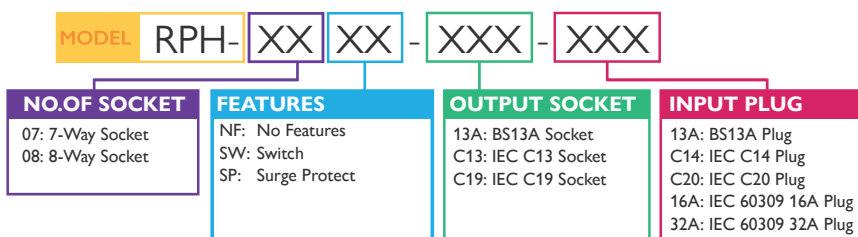

How to Order :

SPECIFICATIONS SUBJECT TO CHANGE WITHOUT NOTICE.