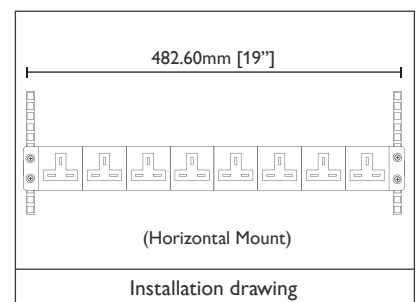

How to Order :

SPECIFICATIONS SUBJECT TO CHANGE WITHOUT NOTICE.