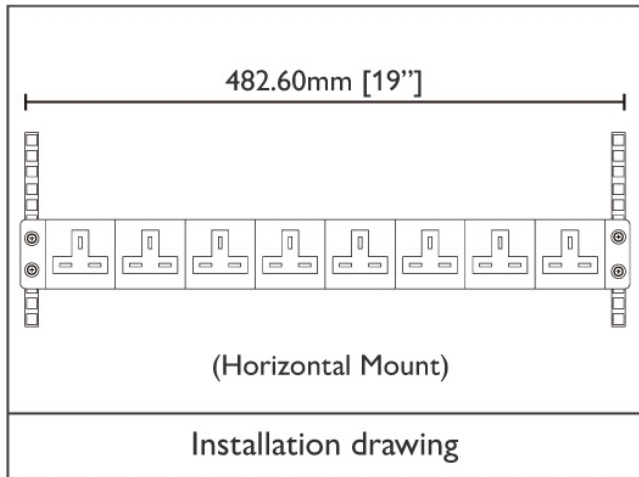

- 3 meters power cord
- Materials: SPCC cold rolling steel

Model: RPH-08NF-13A-13A

Output / Input: BS13A / BS13A

### General

Plug	8 Ways
Width	19" Mounting
Height	1.5U

\*\*\*RPB Series is replaced by RPH-08NF Series