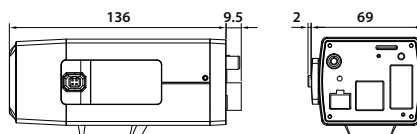

[LNB7210_Side]

[LNB7210_Rear]