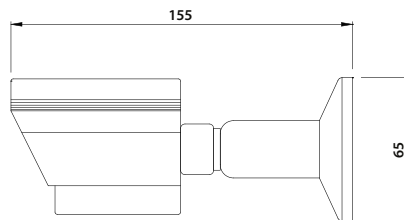

Features

- Outdoor Bullet Camera
- 2.0MP
- Fixed Lens 3.6mm @F1.2
- 1/3" CMOS
- 24 IR LEDs, 20M
- Aluminum housing
- In-line control unit

EAU-220R

2 Megapixel full HD with IR AHD Bullet Camera

Specifications

Model: EAU-220R		
Video	Signal System	PAL
	Imaging Sensor	1/2.8" Sony 322 CMOS
	Pixels	1920 x 1080
	Resolution	1080p
	Lens Type	3.6mm@F1.2
	Minimum Illumination	Color 0.01 Lux/B/W 0 Lux (IR LED ON)
	Day & Night	Yes
	Sync. System	Internal
	WDR	Digital, >50dB
	Video Output Signal	1Vp-p, 75Ω
Operational	IR LED	24EA
	IR Distance	20M
	Backlight Compensation	BLC / HSBLCC / OFF
	DNR	2D + 3D - DNR
	Auto Gain Control	AGC / AGC + Slow shutter
	Electronic Shutter Speed	Auto, 1/25 - 1/100000s
	Sens-up	Yes
	White Balance	AWB, ATW, Indoor, Outdoor, Manual
	Privacy Zone Masking	4 Zones
	Motion Detection	4 Zones
General	Digital Effect	Off / V-Flip / Mirror / Rotate
	Multi OSD Language	ENG, CHN1, CHN2, GER, FRA, ITA, SPA, POL, RUS, POR, NED, TUR
	Communication	Coaxial Communication
	Power Source	DC12V
	Operating Temperature	-10°C ~ 50°C
	Operating Humidity	< 90%
	Storage Temperature	-40°C ~ +60°C
Storage Humidity	20 ~ 95%	
Dimension	65 x 65 x 134mm	

DIMENSION (Unit:mm)

In-line control unit